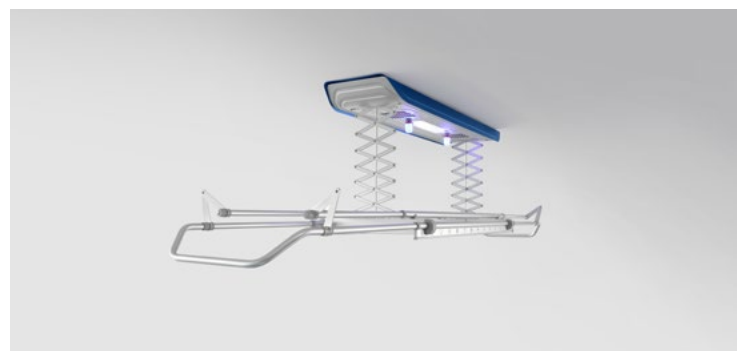

CE QUALITY MARK

The IDM meets legal CE requirements for safety, health and environment.